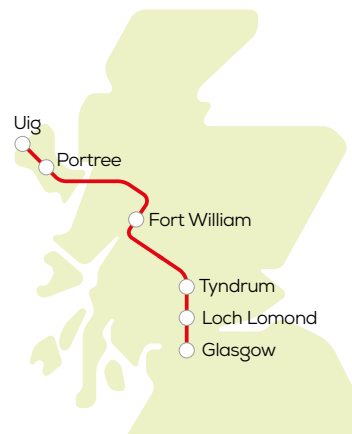

these journeys continue to **Portree & Uig** or **Portree**

daily | 31 March to 21 May 2023

route number	915	917	916	915	917	915
Glasgow Buchanan Bus Station			0640	1000		1500
Fort William bus station arr			0944	1316		1816
Fort William bus station dep			1000	1350		1850
Torlundy on A82			1009	1359		1859
Spean Bridge Spean Crescent			1018	1408		1908
Stronaba village on A82			1023	1413		1913
Letterfinlay hotel on A82			1032	1422		1922
Laggan Locks on A82			1038	1428		1928
Loch Lochy youth hostel			1040	1430		1930
Invergarry A87 opp hotel			1044	1434		1934
Bunloyne Junction	0951	1102	1452	1856		1952
Cluanie Inn	1003	1114	1504	1908		2004
Sheil Bridge opp bus shelter	1022	1133	1523	1927		2023
Inverinate layby near school	1026	1137	1527	1931		2027
Dornie Bridge	1033	1144	1534	1938		2034
Ardelve A87 at North Road end	1035	1146	1536	1940		2036
Kirkton village on A87	1040	1151	1541	1945		2041
Reraig opp Balmacara Hotel	1042	1153	1543	1947		2043
Kyle of Lochalsh Old Slipway arr	1048	1159	1549	1953		2049
Kyle of Lochalsh Old Slipway dep	1052	1202	1552	1957		2055
Kyleakin Youth Hostel	1057	1207	1557	2002		2100
Broadford Armadale Road End	1107	1217	1607	2012		2110
Broadford Post Office	1111	1221	1611	2016		2114
Broadford Hospital	1113	1223	1613			
Strollamus village on A87	1120	1230	1620	2022		2120
Dunan village on A87	1121	1231	1621	2023		2121
Ard Dorch village	1122	1232	1622	2024		2122
Luib A87 at Road End	1124	1234	1624	2026		2124
Sconser Ferry Road End arr	1134	1244	1634	2036		2134
Sconser Ferry Road End dep	1134	1245	1634	2036		2134
Sligachan bus shelter	1139	1250	1639	2042		2139
Portree Square arr	1154	1305	1654	2056		2154
Portree Square dep	0830	↳	1310	1715		
Kensaleyre village on A87	0843		1323	1728		
Uig pier	0900		1340	1745		