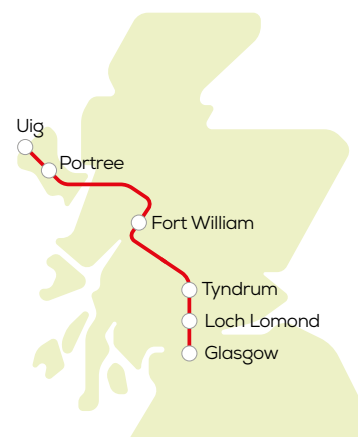

route number	915	917	915	916	917	916	916
						NS	S
Uig pier			0930	1440		1815	1840
Kensaleyre village on A87			0947	1457		1832	1857
Portree Square arr			1000	1510		1845	1910
Portree Square dep	0730	0900	1035	1540	1745		
Sligachan opp hotel	0745	0915	1050	1555	1800		
Sconser Ferry Road End arr	0750	0920	1055	1600	1805		
Sconser Ferry Road End dep	0750	0925	1055	1600	1805		
Luib A87 at Road End	0800	0935	1105	1610	1815		
Ard Dorch village on A87	0802	0937	1107	1612	1817		
Dunan village on A87	0803	0938	1108	1613	1818		
Strollamus village on A87	0804	0939	1109	1614	1819		
Broadford Hospital Road End	0810	0945	1115	1620	1825		
Broadford Hospital	0812	0947	1117	1622	1827		
Broadford Armadale Road End	0816	0951	1121	1626	1831		
Kyleakin youth hostel	0826	1001	1131	1636	1841		
Kyle of Lochalsh Old Slipway arr	0831	1006	1136	1641	1846		
Kyle of Lochalsh Old Slipway dep	0833	1009	1138	1643	1849		
Reraig A87 outside Balmacara Hotel	0839	1015	1144	1649	1855		
Kirkton village on A87	0841	1017	1146	1651	1857		
Ardelve A87 at North Road End	0846	1022	1151	1656	1902		
Dornie Bridge at Dornie Road End	0848	1024	1153	1658	1904		
Inverinate opp houses	0855	1031	1200	1705	1911		
Sheil Bridge bus shelter	0859	1035	1204	1709	1915		
Cluanie Inn	0918	1054	1223	1728	1934		
Bunloyne Junction	0930	1106	1235	1740	1946		
Invergarry at Hotel on A87	0948		1253	1758			
Loch Lochy youth hostel	0952		1257	1802			
Laggan Locks on A82	0954		1259	1804			
Letterfinlay hotel on A82	1000		1305	1810			
Stronaba village on A82	1009		1314	1819			
Spean Bridge Spean Crescent	1014		1319	1824			
Torlundy on A82	1023		1328	1833			
Fort William bus station arr	1035		1340	1842			
	▼		▼	▼			
Fort William bus station dep	1110		1410	1910			
Glasgow Buchanan Bus Station	1427		1730	2216			

connections are available at Broadford to and from Armadale - for details of services to and from Armadale, please see Stagecoach in the Highlands timetables or stagecoachbus.com/timetables

this part of the journey runs Mondays to Saturdays until 23 April, then daily from 24 April 2023

NS this journey does not run on Saturdays

S this journey runs on Saturdays only