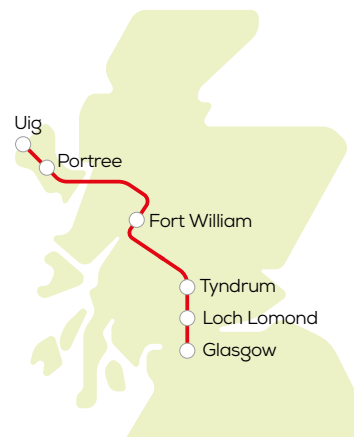

these journeys continue to **Portree & Uig** or **Portree**

daily | 31 March to 21 May 2023

route number	915	917	916	915	917	915
Glasgow Buchanan Bus Station			0640	1000		1500
Fort William bus station arr			0944	1316		1816
Fort William bus station dep			1000	1350		1850
Torlundy on A82			1009	1359		1859
Spean Bridge Spean Crescent			1018	1408		1908
Stronaba village on A82			1023	1413		1913
Letterfinlay hotel on A82			1032	1422		1922
Laggan Locks on A82			1038	1428		1928
Loch Lochy youth hostel			1040	1430		1930
Invergarry A87 opp hotel			1044	1434		1934
Bunloyne Junction	0951	1102	1452	1856		1952
Cluanie Inn	1003	1114	1504	1908		2004
Sheil Bridge opp bus shelter	1022	1133	1523	1927		2023
Inverinate layby near school	1026	1137	1527	1931		2027
Dornie Bridge	1033	1144	1534	1938		2034
Ardelve A87 at North Road end	1035	1146	1536	1940		2036
Kirkton village on A87	1040	1151	1541	1945		2041
Reraig opp Balmacara Hotel	1042	1153	1543	1947		2043
Kyle of Lochalsh Old Slipway arr	1048	1159	1549	1953		2049
Kyle of Lochalsh Old Slipway dep	1052	1202	1552	1957		2055
Kyleakin Youth Hostel	1057	1207	1557	2002		2100
Broadford Armadale Road End	1107	1217	1607	2012		2110
Broadford Post Office	1111	1221	1611	2016		2114
Broadford Hospital	1113	1223	1613			
Strollamus village on A87	1120	1230	1620	2022		2120
Dunan village on A87	1121	1231	1621	2023		2121
Ard Dorch village	1122	1232	1622	2024		2122
Luib A87 at Road End	1124	1234	1624	2026		2124
Sconser Ferry Road End arr	1134	1244	1634	2036		2134
Sconser Ferry Road End dep	1134	1245	1634	2036		2134
Sligachan bus shelter	1139	1250	1639	2042		2139
Portree Square arr	1154	1305	1654	2056		2154
Portree Square dep	0830	↳	1310	1715		
Kensaleyre village on A87	0843		1323	1728		
Uig pier	0900		1340	1745		